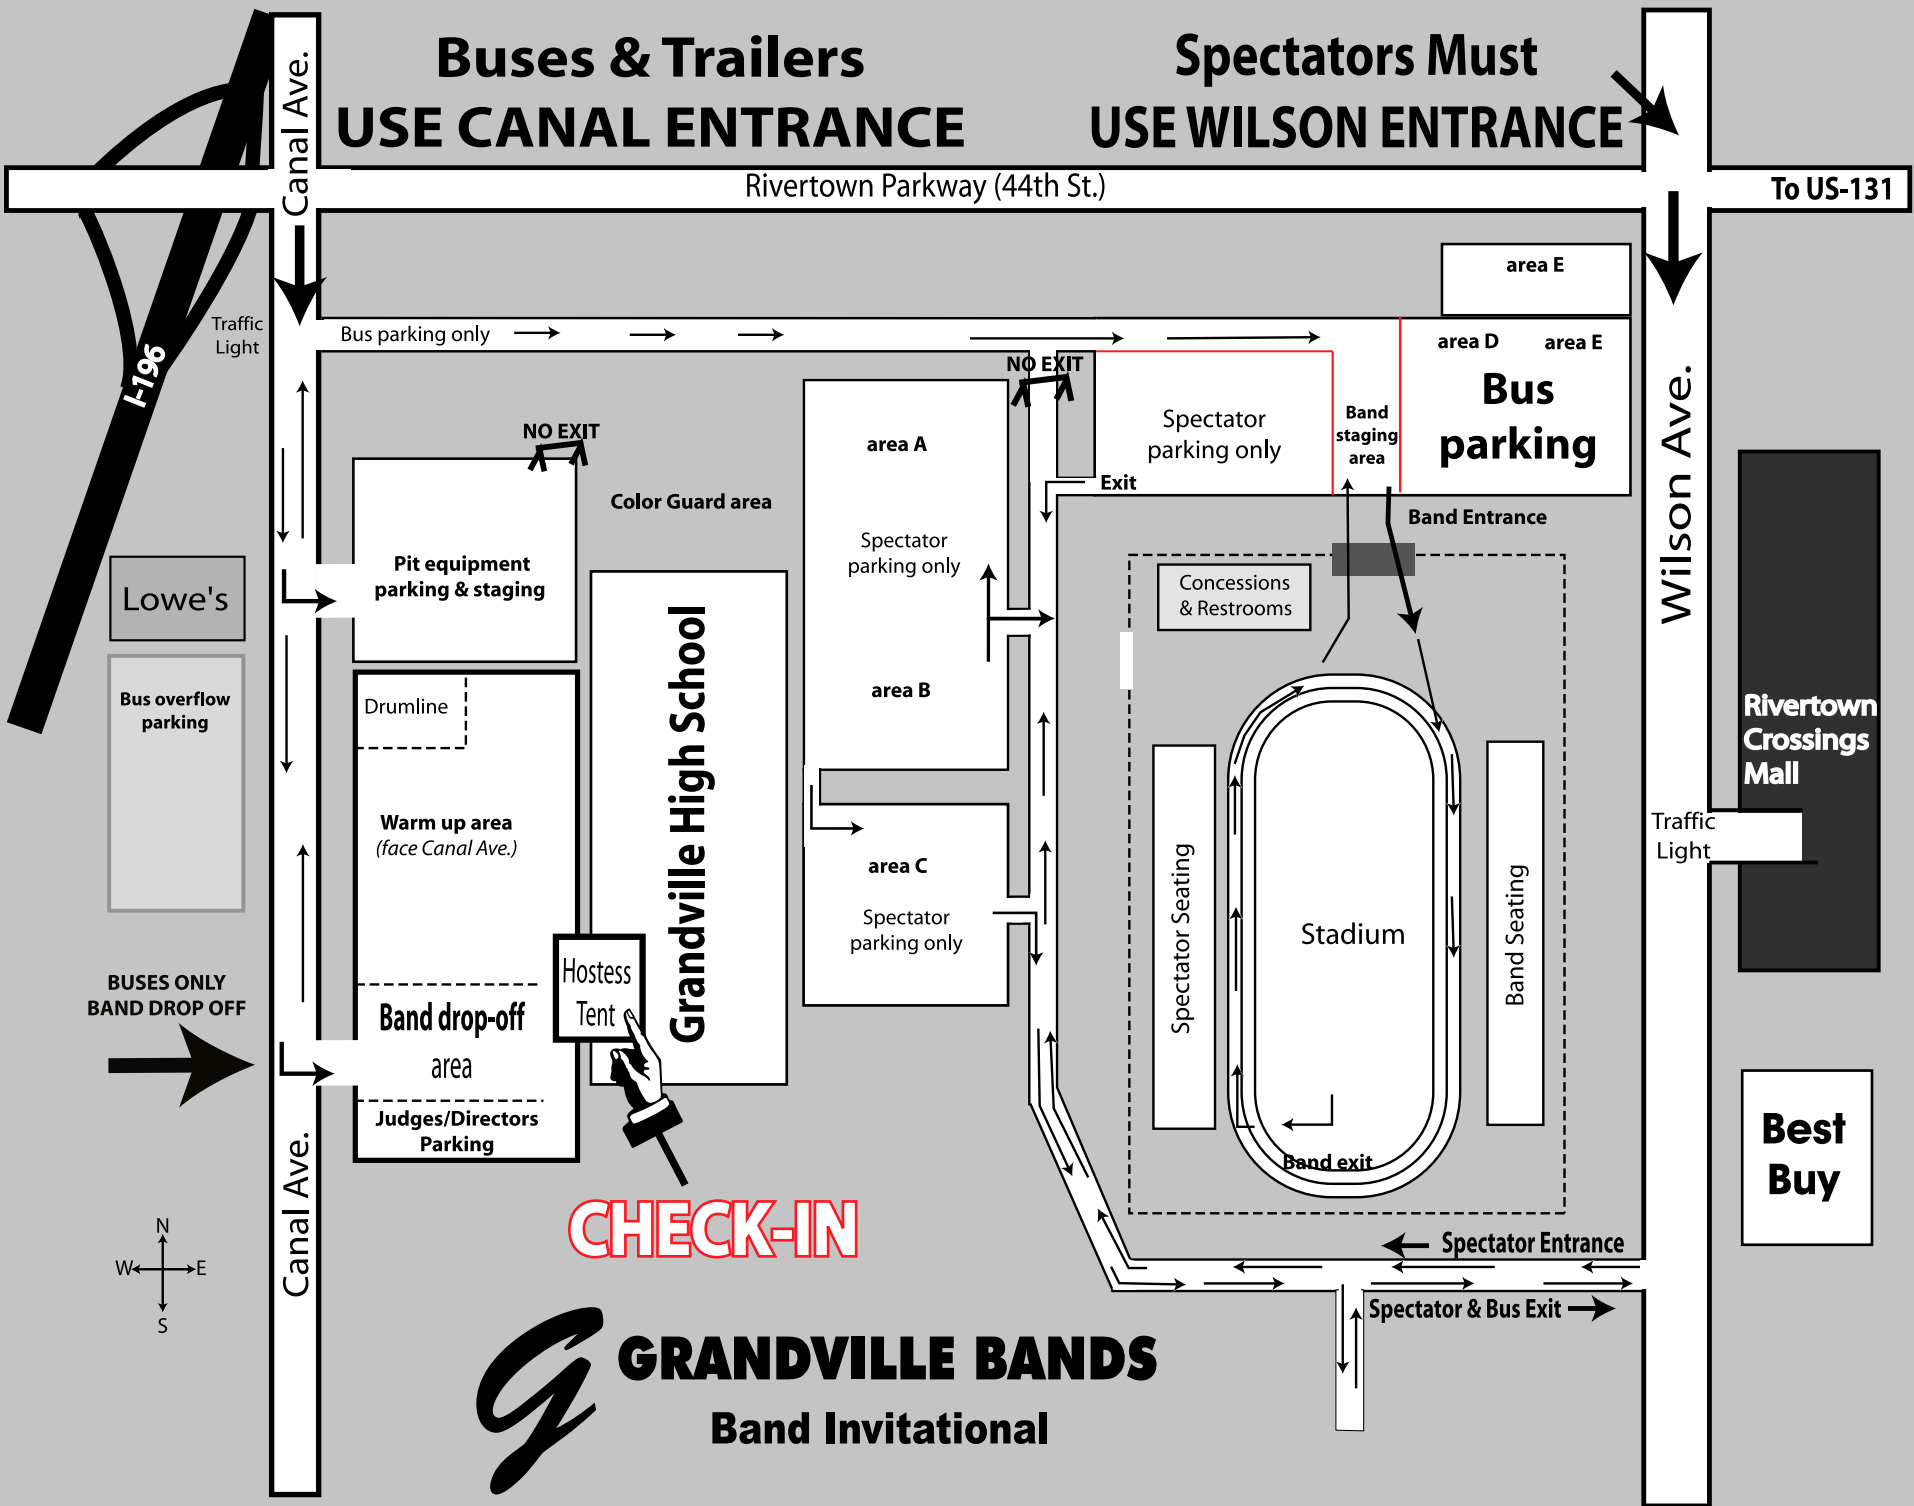

**Buses & Trailers
USE CANAL ENTRANCE**

**Spectators Must
USE WILSON ENTRANCE**

Rivertown Parkway (44th St.)

To US-131

**BUSES ONLY
BAND DROP OFF**

CHECK-IN

GRANDVILLE BANDS
Band Invitational